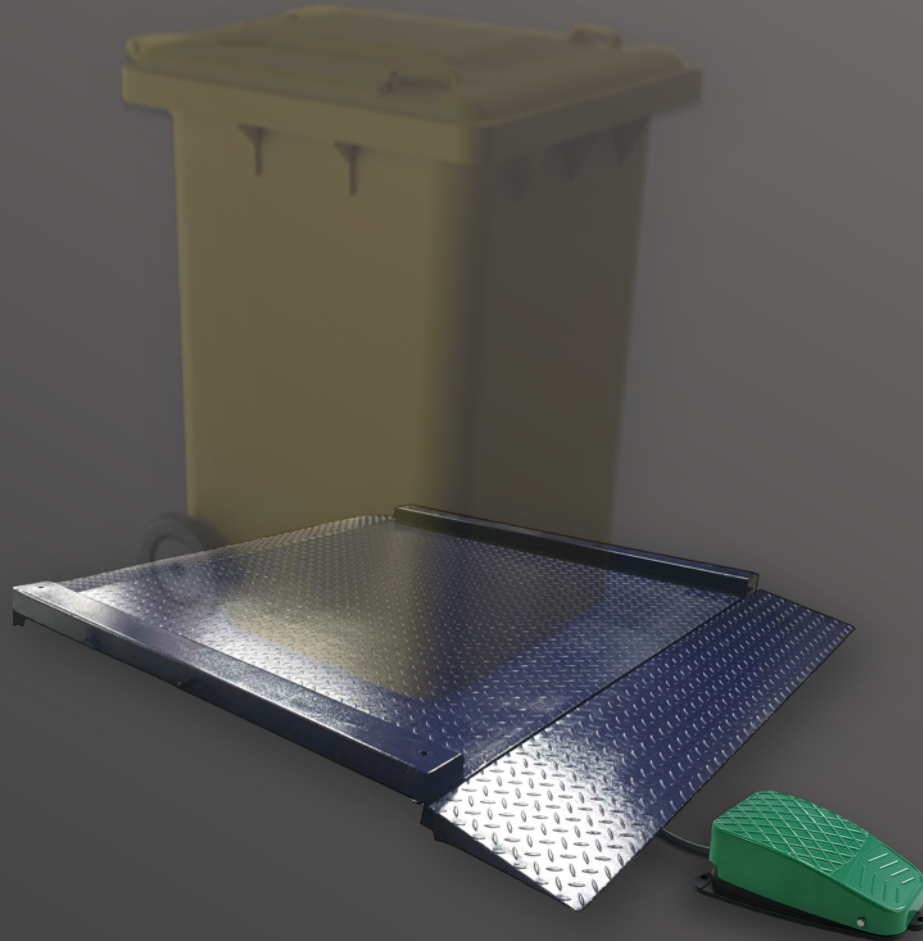

'waste2weigh' – IoT floor scale (W2W-FSD240/ W2W-FSD660)

High precision, digital display,
240L and 660L capable

IoT floor scale	
IoT	NB-IoT (B8)
Sensor	Weigh sensing
Interval	30 minutes / on-demand (foot paddle)
Power	AC for display, battery operated for scale (rechargeable)
Lifespan	Up to 6 months
Dimension	60x80cm (for 240L) / 80x120cm (for any size under 660L)